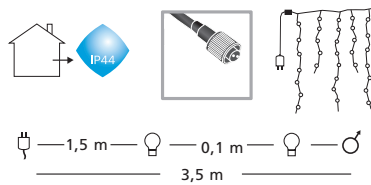

LED – Icicle

START	
Varmvit, Warmwhite LED	8650.000
60	6 pcs
200	x100 st 230V
7 394424 650006