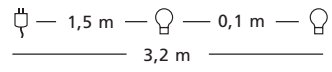

Blombacka

Transparent 700022

x20	6 pcs
	Microlights 230V

Friared

Transparent 700020

x20	6 pcs
	Microlights 230V

Cissi

Vit, klar, frost, White, clear, frosted 8537.440

90	6 pcs	Microlight 105L	24V