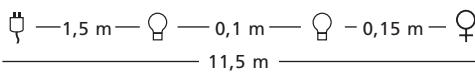

START	
Klar, Clear	8682.000
⚪ x100	6 pcs 230V
7 394424 682007