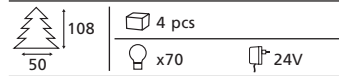

2 pcs

Microlight 80L

24V

Haby
DIOD/LED

Vit, White 700092

Hamar

Brun, Brown 700161

Glumse