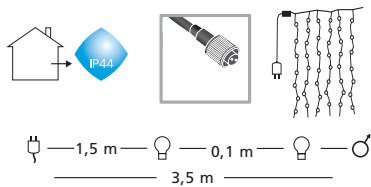

LED – Curtain

START	
Varmvit, Warmwhite LED	8652.000
150	6 pcs
200	x150 st 230V
7 394424 652000