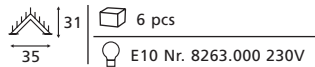

Röd lack, Red, finished 8308.120

Hol