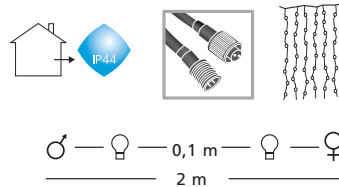

LED – Curtain

EXTRA	
Varmvit, Warmwhite LED	8653.000
150	6 pcs
200	x150 st 230V
7 394424 653007