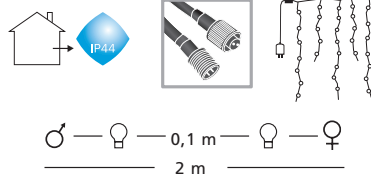

LED – Icicle

EXTRA	
Varmvit, Warmwhite LED	8651.000
60	6 pcs
200	x100 st 230V
7 394424 651003