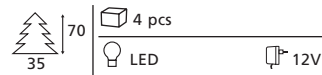

8190.000

Vanja

Röd, Red 8196.100

Tovared
DIOD/LED

Vit, White 700046

Tovared
DIOD/LED

Svart, Black 700047

Nyhem