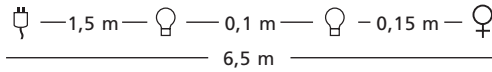

Diod/LED

START	
Grön, Green	8634.600
x50	6 pcs
	230V
7 1394424 634600