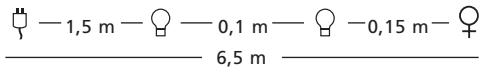

Diod/LED

| | |
|------------------|----------|
| EXTRA | |
| Isblå, Iceblue | 8638.830 |
| x50 | 6 pcs |
| | 230V |
| | |
| 7 1394424 638837 | |

| START | |
|-----------------|---------------|
| Klar, Clear | 8681.000 |
| ⚪ x50 | 6 pcs 230V |
| 7 394424 681000 | |