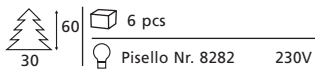

Röd, Red 8196.100

Tovared
DIOD/LED