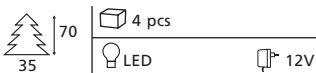

8190.000

Vanja

Röd, Red 8196.100

Tovared
DIOD/LED

Vit, White 700046

Tovared
DIOD/LED

Svart, Black 700047

Nyhem