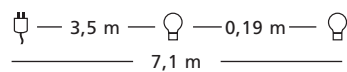

Gent

Klar, clear 7840.050

x20	6 pcs
Microlight	24V

Isa

Klar, Clear 8551.000

x20	6 pcs
Microlight	230V